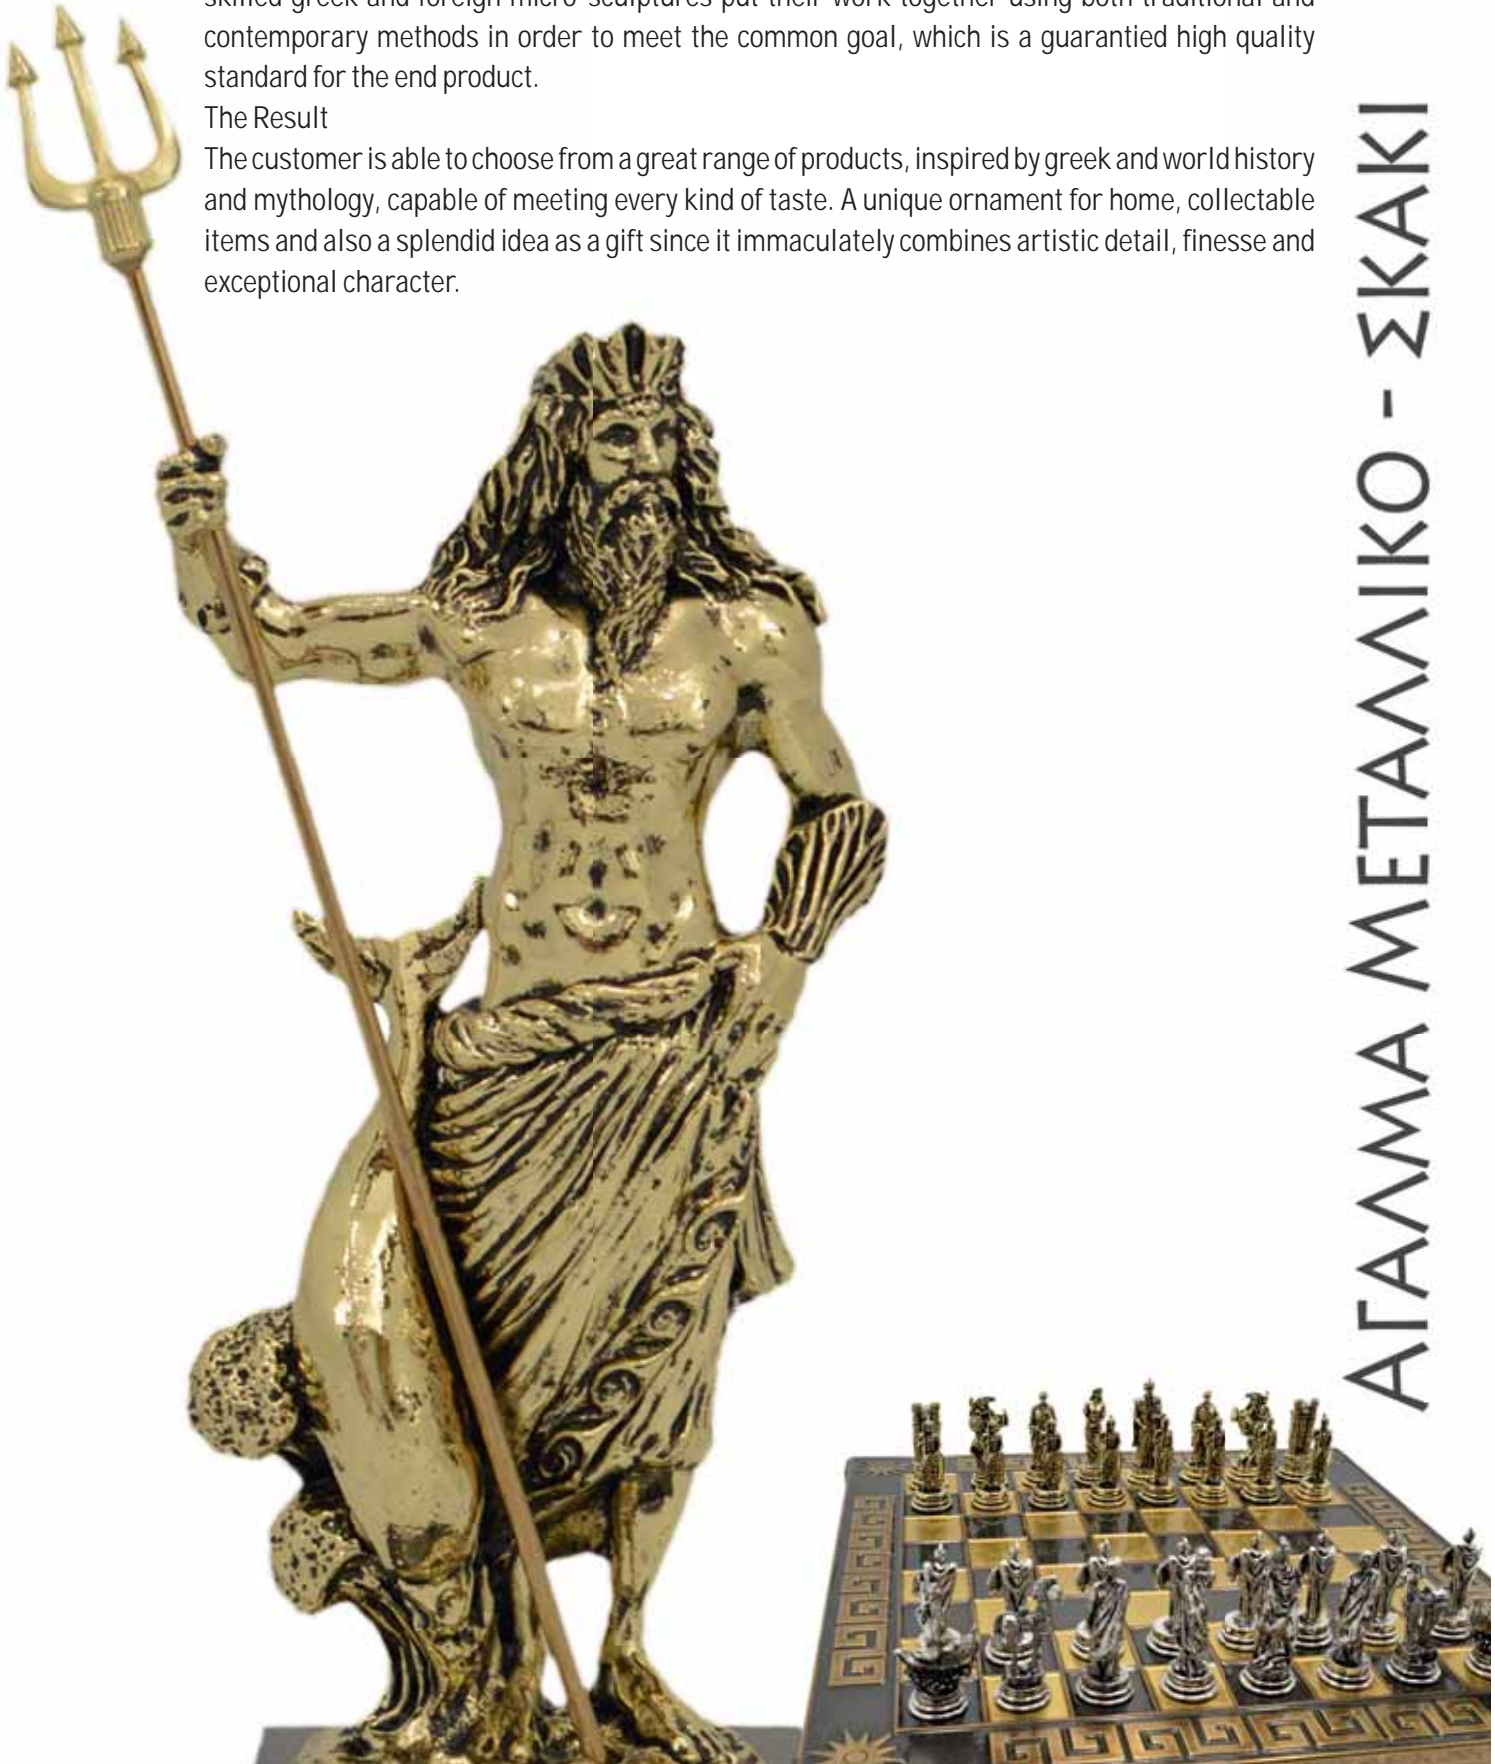

MARINAKIS was established in 1976 and has ever since followed a steady and successful course in the greek as well as in the international markets. The key to success lies on a combination between know how and experience as well as a constant dedication in the creation of high quality and fine aesthetic products.

The Philosophy

Experienced professionals with specialized knowledge and sense of responsibility, highly skilled greek and foreign micro-sculptures put their work together using both traditional and contemporary methods in order to meet the common goal, which is a guaranteed high quality standard for the end product.

The Result

The customer is able to choose from a great range of products, inspired by greek and world history and mythology, capable of meeting every kind of taste. A unique ornament for home, collectable items and also a splendid idea as a gift since it immaculately combines artistic detail, finesse and exceptional character.

ΑΓΑΛΜΑ ΜΕΤΑΛΛΙΚΟ - ΣΚΑΚΙ